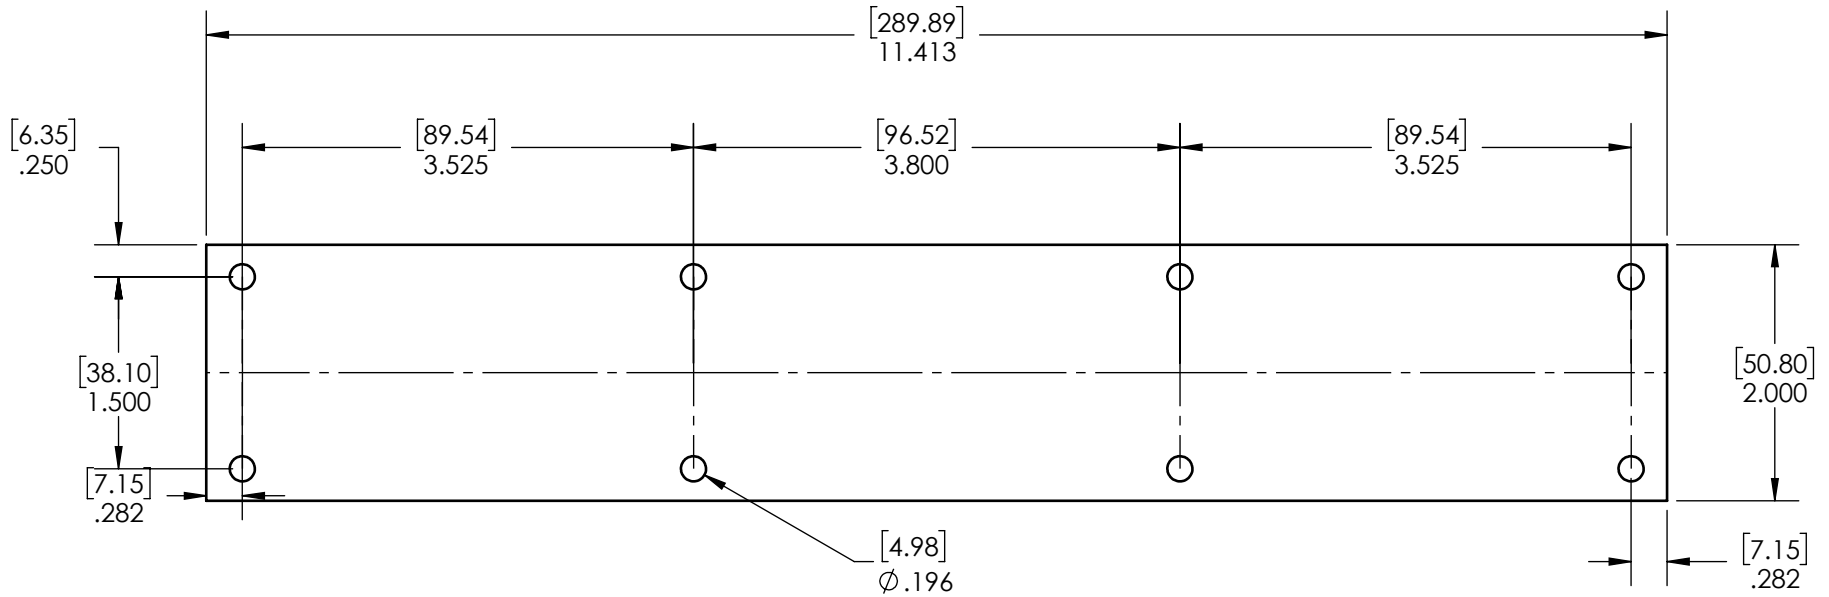

Note: 3 Ply Black Neoprene tread was used to determine the overall length and hole spacing for the tread pattern.
 if using a different tread type, the spacing may be different due to the construction of the tread.

Description		4" OD x 2" WD Tread Pattern	
Dwg No		Web-WCP-1730	
Project		FIRST Robotics - FRC	Sheet 1 of 1
Release	10/25/2024	ALL DIMENSIONS ARE IN INCHES [MM].	

WWW.WCPRODUCTS.COM