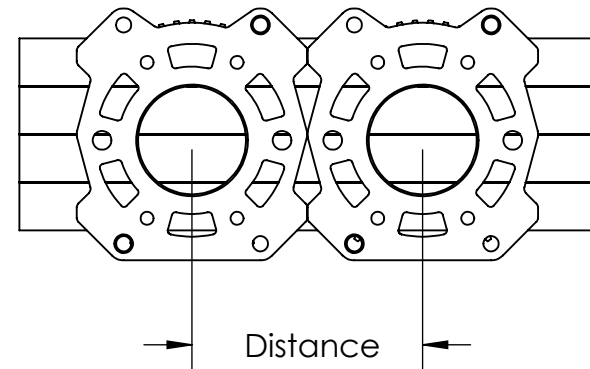

Description		VersaBlock v2	
Dwg No		Web-WCP-0884	
Project		FIRST Robotics - FRC	Sheet 1 of 1
Release	12/1/2022	<b>ALL DIMENSIONS ARE IN INCHES [MM].</b>	

### VersaBlock v2 w/ Gears

Distance	20 DP
2.4"	96T
2.5"	100T
3"	120T
3.5"	140T
4"	160T

Note:

(1) Currently showing 2.4" distance with two 48T 20DP gears

(2) Gear teeth calculated by adding the tooth count of both gears together (Ex: 48T + 48T = 96T)