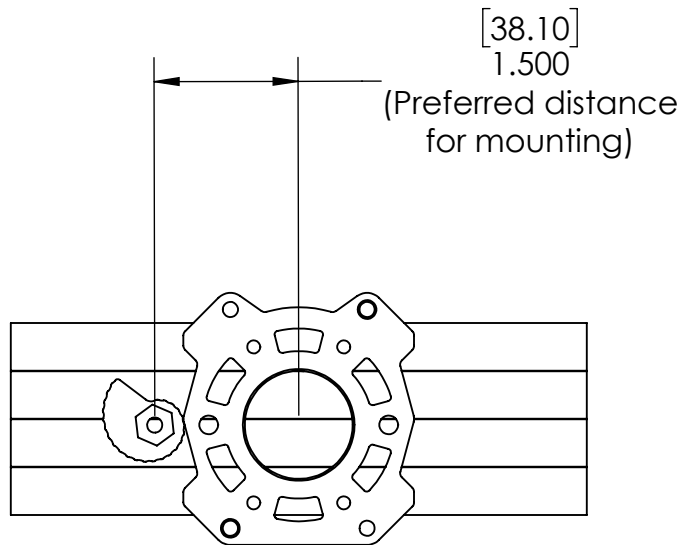

Description		VersaBlock v2	
Dwg No		Web-WCP-0884	
Project		FIRST Robotics - FRC	Sheet 1 of 1
Release	12/1/2022	<b>ALL DIMENSIONS ARE IN INCHES [MM].</b>	

### VersaBlock v2 w/ Gears

Distance	20 DP
2.4"	96T
2.5"	100T
3"	120T
3.5"	140T
4"	160T

Note:

(1) Currently showing 2.4" distance with two 48T 20DP gears

(2) Gear teeth calculated by adding the tooth count of both gears together (Ex: 48T + 48T = 96T)