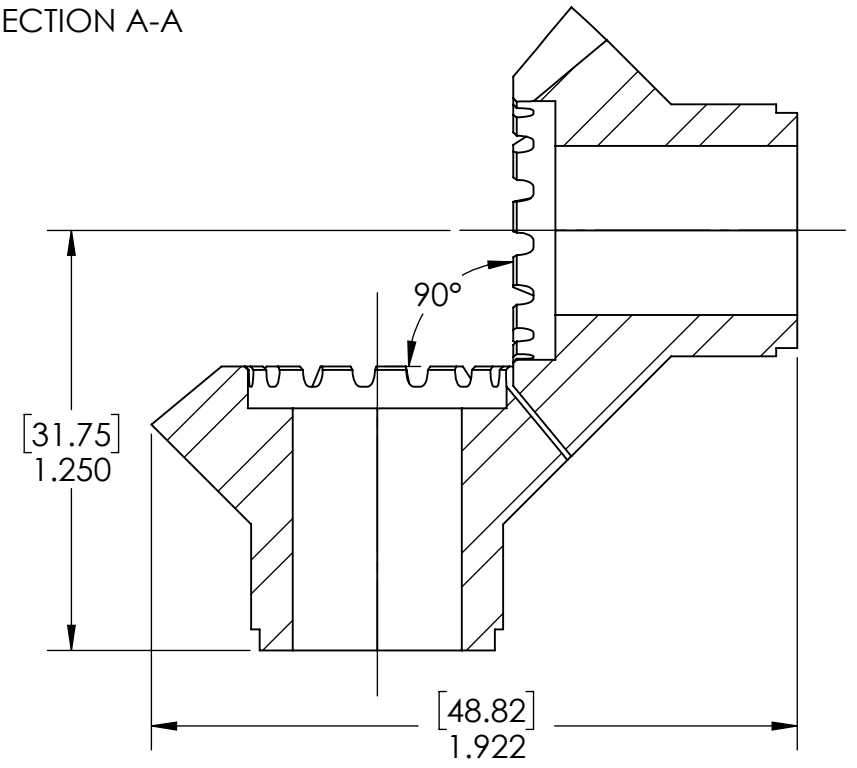

SECTION A-A

Description	15T Bevel Gear (12 DP, 1/2" Hex)		
Dwg No	Web-WCP-0752		
Project	FIRST Robotics - FRC	Sheet 1 of 1	
Release	11/27/2022	<b>ALL DIMENSIONS ARE IN INCHES [MM].</b>	