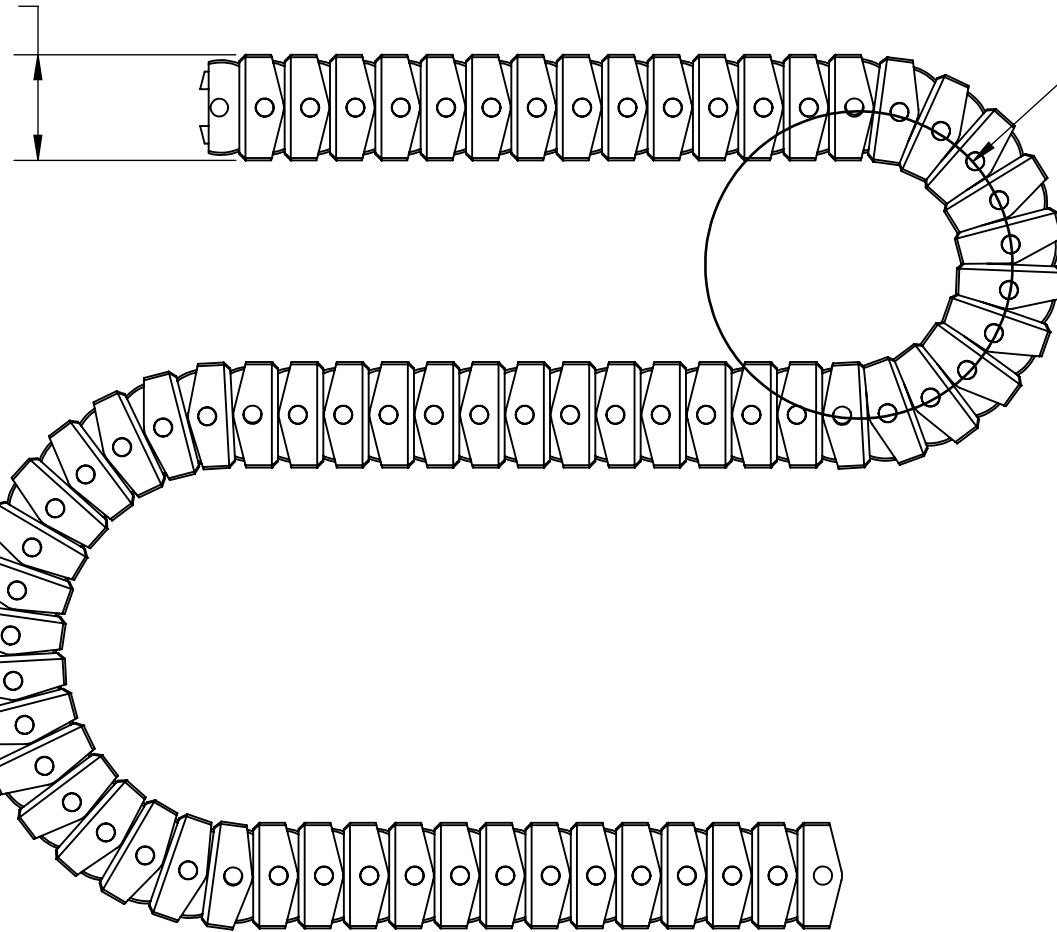

[38.10]
1.500

[38.10]
1.500

Min Radius
[57.15]
R2.250

Inside of Links

Description Bi Directional Energy Chain (1" ID, 3ft Length)	
Dwg No Web-WCP-0370	
Project FIRST Robotics - FRC	Sheet 1 of 1
Release 8/19/2022	ALL DIMENSIONS ARE IN INCHES [MM].