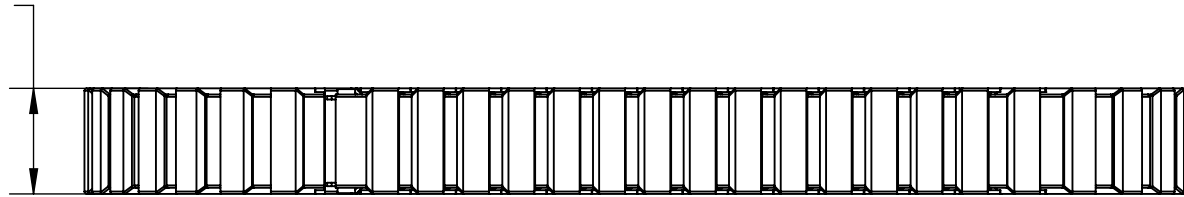

[38.10]
1.500

[38.10]
1.500

Min Radius
[57.15]
R2.250

Inside of Links

Description Bi Directional Energy Chain (1" ID, 3ft Length)	
Dwg No Web-WCP-0370	
Project FIRST Robotics - FRC	Sheet 1 of 1
Release 8/19/2022	ALL DIMENSIONS ARE IN INCHES [MM].