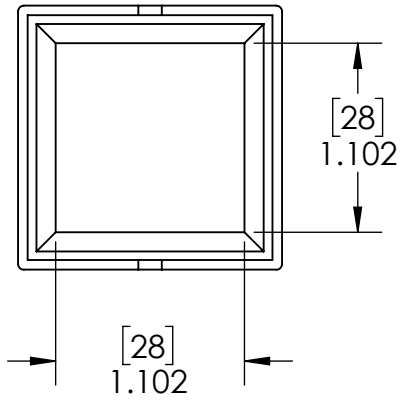

[38.10]
1.500

[38.10]
1.500

Min Radius
[57.15]
R2.250

Inside of Links

Description Bi Directional Energy Chain (1" ID, 3ft Length)	
Dwg No Web-WCP-0370	
Project FIRST Robotics - FRC	Sheet 1 of 1
Release 8/19/2022	ALL DIMENSIONS ARE IN INCHES [MM].