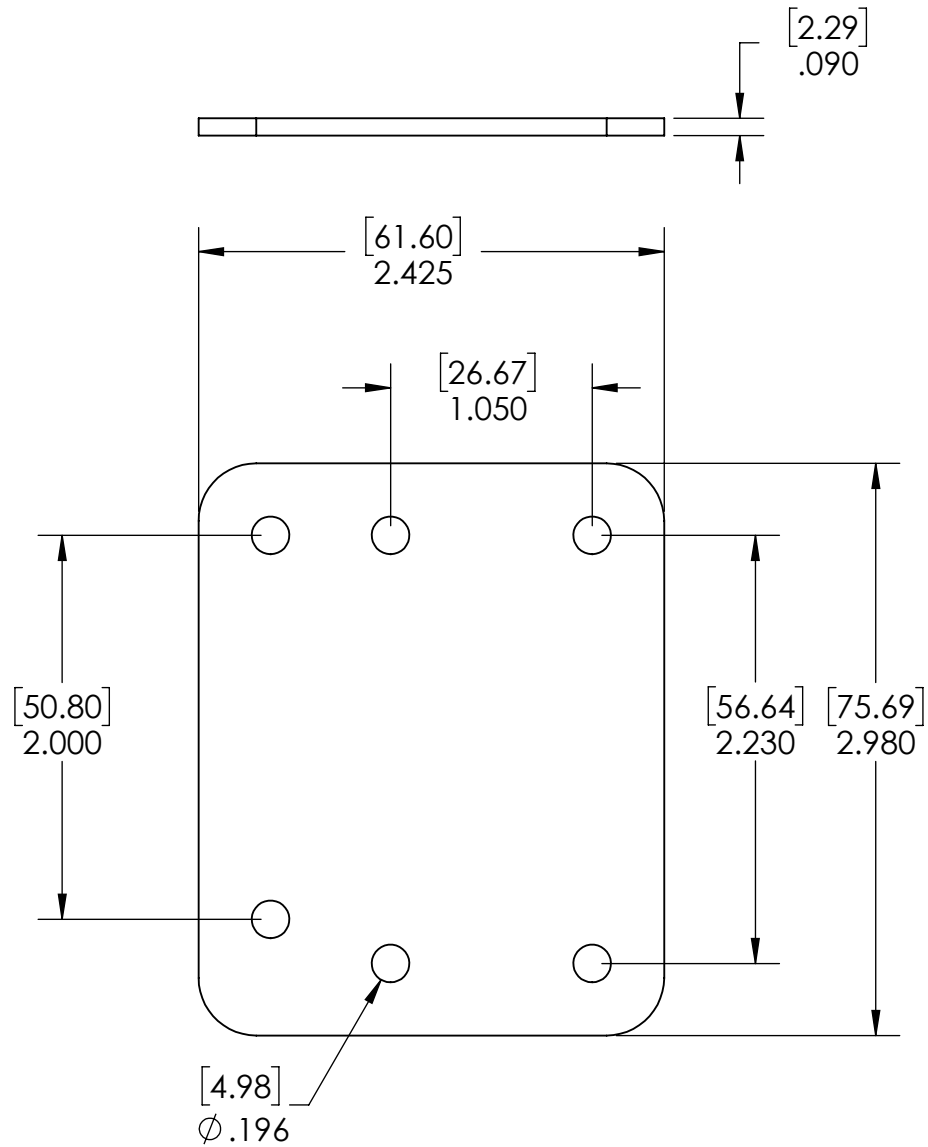

Note:

- This the recommended assembly of this product
- Only the plates are included in WCP-0285
- Standoffs, bolts, and battery are not included

Description		VersaChassis Vertical Battery Mount	
Dwg No		Vertical Battery Mount	
Project		FIRST Robotics - FRC	Sheet 1 of 1
Release	7/20/2021	ALL DIMENSIONS ARE IN INCHES [MM].	

Description		Top Plate	
Dwg No		Vertical Battery Mount	
Project		FIRST Robotics - FRC	Sheet 1 of 1
Release		7/20/2021	ALL DIMENSIONS ARE IN INCHES [MM].

Description		Base Plate	
Dwg No		Vertical Battery Mount	
Project		FIRST Robotics - FRC	Sheet 1 of 1
Release		7/20/2021	ALL DIMENSIONS ARE IN INCHES [MM].

WWW.WCPRODUCTS.COM

Description		Main Breaker Mount	
Dwg No		Vertical Battery Mount	
Project		FIRST Robotics - FRC	Sheet 1 of 1
Release		7/20/2021	ALL DIMENSIONS ARE IN INCHES [MM].

WWW.WCPRODUCTS.COM