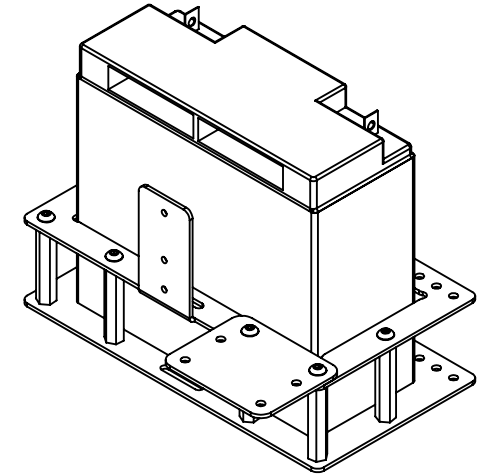

Note:

- This the recommended assembly of this product
- Only the plates are included in WCP-0285
- Standoffs, bolts, and battery are not included

Description		VersaChassis Vertical Battery Mount	
Dwg No		Vertical Battery Mount	
Project		FIRST Robotics - FRC	Sheet 1 of 1
Release	7/20/2021	ALL DIMENSIONS ARE IN INCHES [MM].	

Description		Top Plate	
Dwg No		Vertical Battery Mount	
Project		FIRST Robotics - FRC	Sheet 1 of 1
Release		7/20/2021	ALL DIMENSIONS ARE IN INCHES [MM].

Description		Base Plate	
Dwg No		Vertical Battery Mount	
Project		FIRST Robotics - FRC	Sheet 1 of 1
Release		7/20/2021	ALL DIMENSIONS ARE IN INCHES [MM].

WWW.WCPRODUCTS.COM

Description		Main Breaker Mount	
Dwg No		Vertical Battery Mount	
Project		FIRST Robotics - FRC	Sheet 1 of 1
Release		7/20/2021	ALL DIMENSIONS ARE IN INCHES [MM].

WWW.WCPRODUCTS.COM