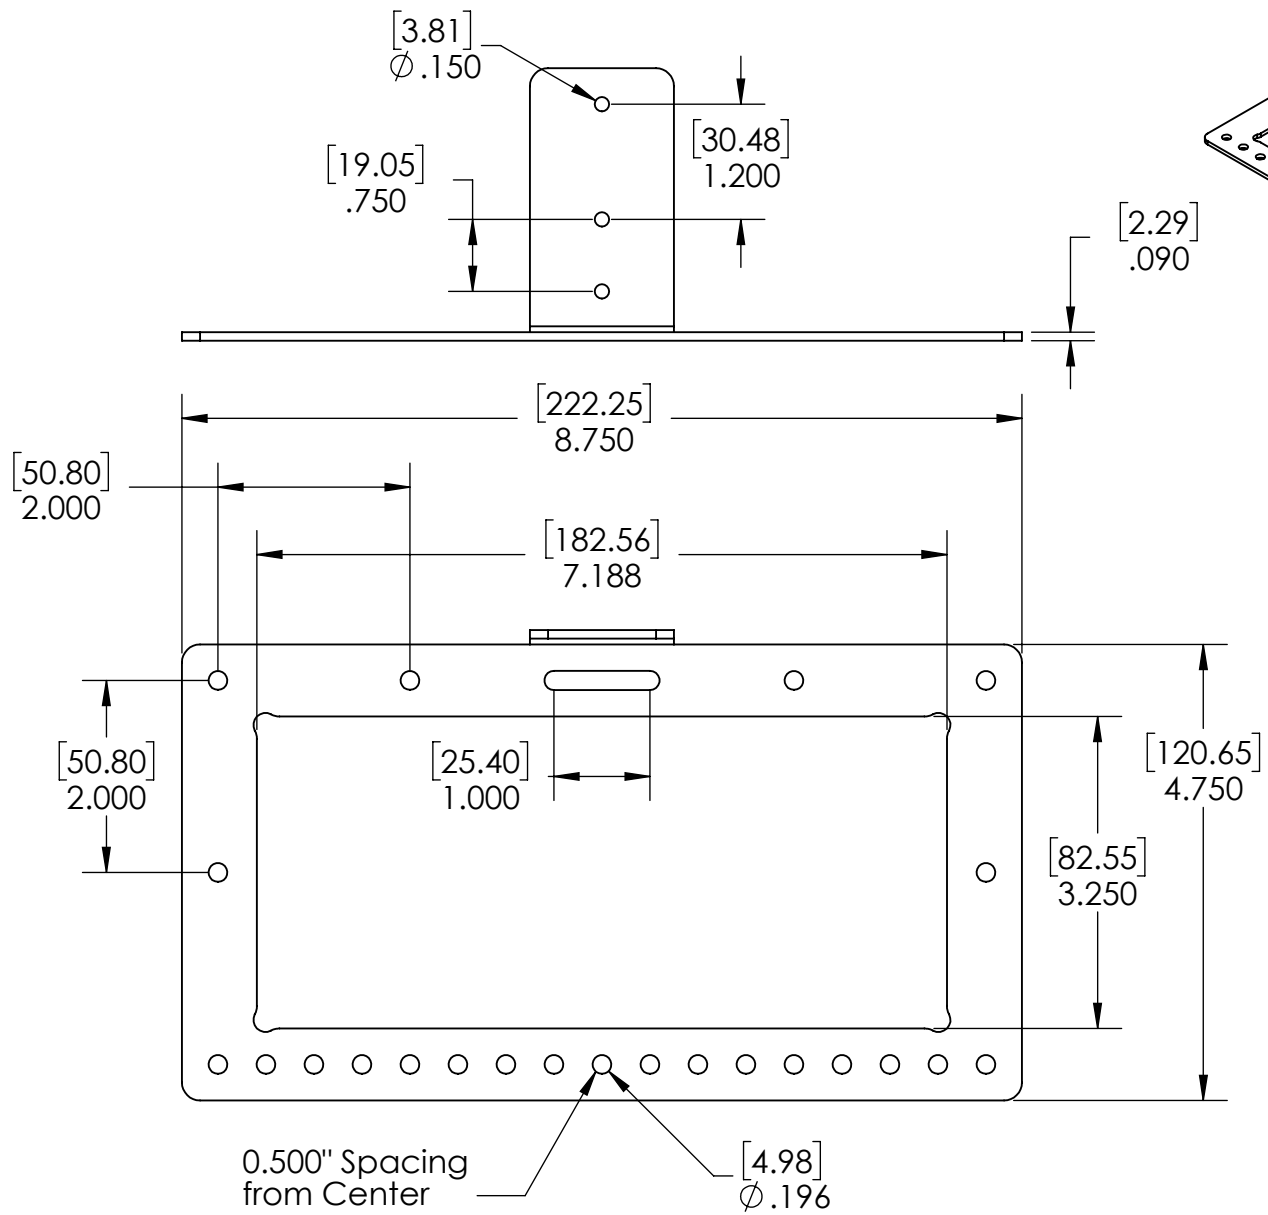

Note:

- This the recommended assembly of this product
- Only the plates are included in WCP-0285
- Standoffs, bolts, and battery are not included

Description		VersaChassis Vertical Battery Mount	
Dwg No		Vertical Battery Mount	
Project		FIRST Robotics - FRC	Sheet 1 of 1
Release	7/20/2021	ALL DIMENSIONS ARE IN INCHES [MM].	

Description		Top Plate	
Dwg No		Vertical Battery Mount	
Project		FIRST Robotics - FRC	Sheet 1 of 1
Release		7/20/2021	ALL DIMENSIONS ARE IN INCHES [MM].

Description		Base Plate	
Dwg No		Vertical Battery Mount	
Project		FIRST Robotics - FRC	Sheet 1 of 1
Release		7/20/2021	ALL DIMENSIONS ARE IN INCHES [MM].

WWW.WCPRODUCTS.COM

Description		Main Breaker Mount	
Dwg No		Vertical Battery Mount	
Project		FIRST Robotics - FRC	Sheet 1 of 1
Release		7/20/2021	ALL DIMENSIONS ARE IN INCHES [MM].

WWW.WCPRODUCTS.COM