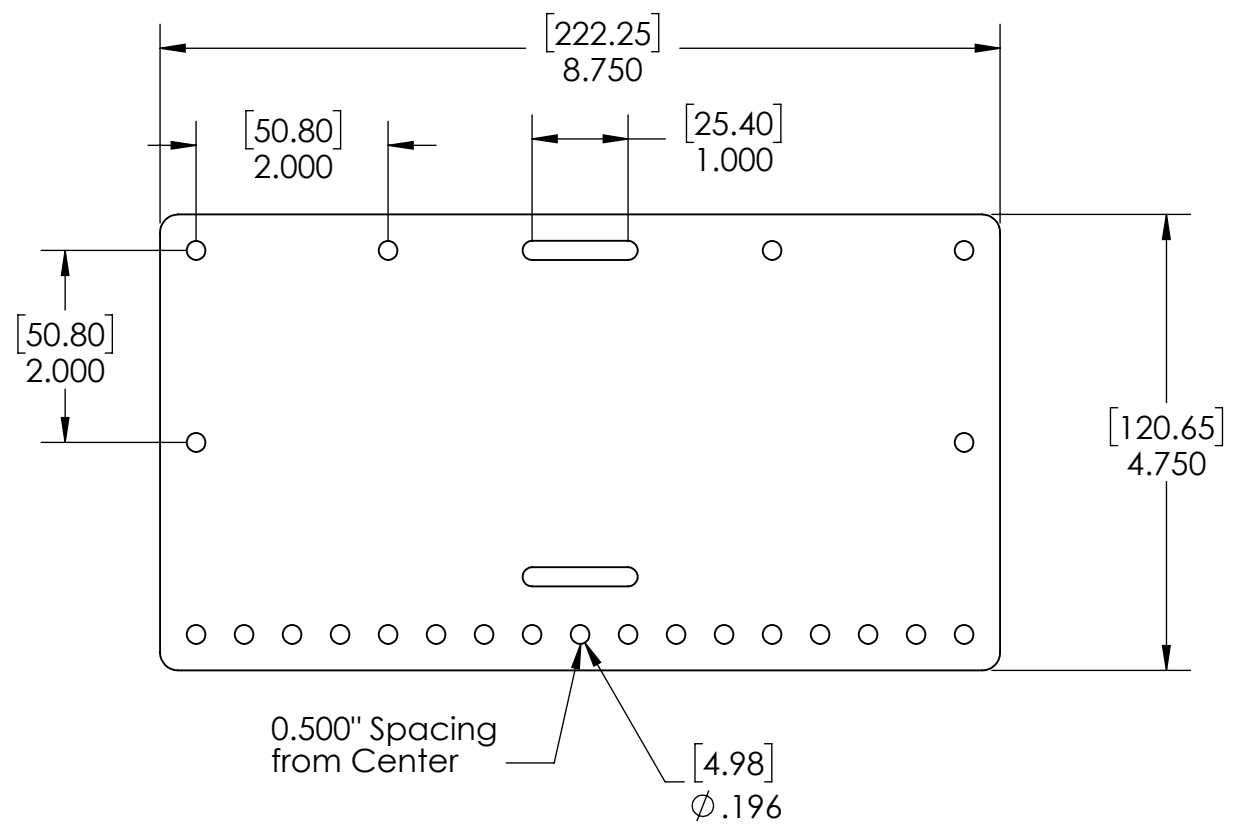

Note:

- This the recommended assembly of this product
- Only the plates are included in WCP-0285
- Standoffs, bolts, and battery are not included

Description		VersaChassis Vertical Battery Mount	
Dwg No		Vertical Battery Mount	
Project		FIRST Robotics - FRC	Sheet 1 of 1
Release	7/20/2021	ALL DIMENSIONS ARE IN INCHES [MM].	

Description		Top Plate	
Dwg No		Vertical Battery Mount	
Project		FIRST Robotics - FRC	Sheet 1 of 1
Release		7/20/2021	ALL DIMENSIONS ARE IN INCHES [MM].

Description		Base Plate	
Dwg No		Vertical Battery Mount	
Project		FIRST Robotics - FRC	Sheet 1 of 1
Release		7/20/2021	ALL DIMENSIONS ARE IN INCHES [MM].

WWW.WCPRODUCTS.COM

Description		Main Breaker Mount	
Dwg No		Vertical Battery Mount	
Project		FIRST Robotics - FRC	Sheet 1 of 1
Release		7/20/2021	ALL DIMENSIONS ARE IN INCHES [MM].

WWW.WCPRODUCTS.COM