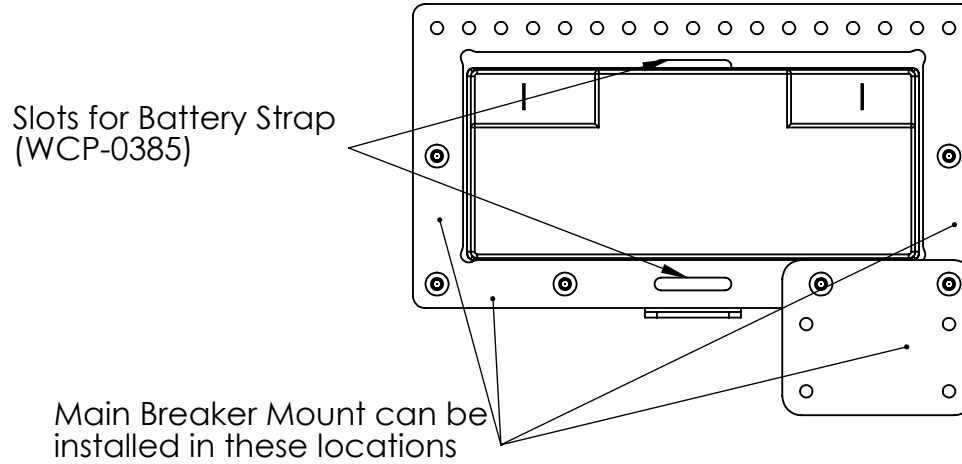

Note:

- This the recommended assembly of this product
- Only the plates are included in WCP-0285
- Standoffs, bolts, and battery are not included

Description		VersaChassis Vertical Battery Mount	
Dwg No		Vertical Battery Mount	
Project		FIRST Robotics - FRC	Sheet 1 of 1
Release	7/20/2021	ALL DIMENSIONS ARE IN INCHES [MM].	

Description		Top Plate	
Dwg No		Vertical Battery Mount	
Project		FIRST Robotics - FRC	Sheet 1 of 1
Release		7/20/2021	ALL DIMENSIONS ARE IN INCHES [MM].

Description		Base Plate	
Dwg No		Vertical Battery Mount	
Project		FIRST Robotics - FRC	Sheet 1 of 1
Release		7/20/2021	ALL DIMENSIONS ARE IN INCHES [MM].

WWW.WCPRODUCTS.COM

Description		Main Breaker Mount	
Dwg No		Vertical Battery Mount	
Project		FIRST Robotics - FRC	Sheet 1 of 1
Release		7/20/2021	ALL DIMENSIONS ARE IN INCHES [MM].

WWW.WCPRODUCTS.COM