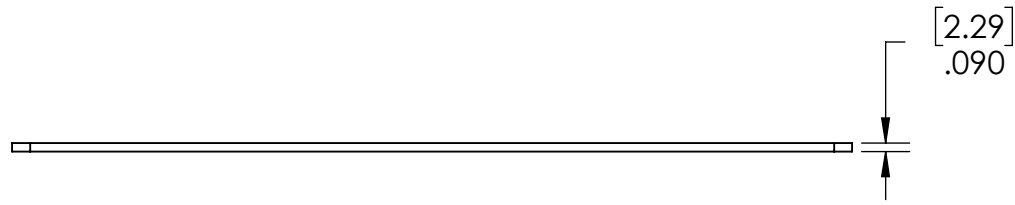

Note:

- This the recommended assembly of this product
- Only the plates are included in WCP-0285
- Standoffs, bolts, and battery are not included

Description		VersaChassis Vertical Battery Mount	
Dwg No		Vertical Battery Mount	
Project		FIRST Robotics - FRC	Sheet 1 of 1
Release	7/20/2021	ALL DIMENSIONS ARE IN INCHES [MM].	

Description		Top Plate	
Dwg No		Vertical Battery Mount	
Project		FIRST Robotics - FRC	Sheet 1 of 1
Release		7/20/2021	ALL DIMENSIONS ARE IN INCHES [MM].

Description		Base Plate	
Dwg No		Vertical Battery Mount	
Project		FIRST Robotics - FRC	Sheet 1 of 1
Release		7/20/2021	ALL DIMENSIONS ARE IN INCHES [MM].