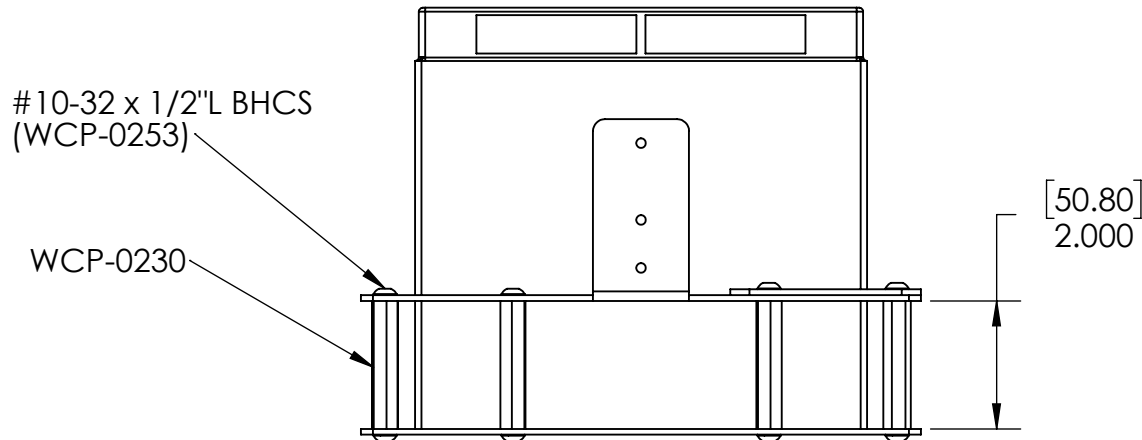

Note:

- This the recommended assembly of this product
- Only the plates are included in WCP-0285
- Standoffs, bolts, and battery are not included

Description		VersaChassis Vertical Battery Mount	
Dwg No		Vertical Battery Mount	
Project		FIRST Robotics - FRC	Sheet 1 of 1
Release	7/20/2021	ALL DIMENSIONS ARE IN INCHES [MM].	

Description		Top Plate	
Dwg No		Vertical Battery Mount	
Project		FIRST Robotics - FRC	Sheet 1 of 1
Release		7/20/2021	ALL DIMENSIONS ARE IN INCHES [MM].

Description		Base Plate	
Dwg No		Vertical Battery Mount	
Project		FIRST Robotics - FRC	Sheet 1 of 1
Release		7/20/2021	ALL DIMENSIONS ARE IN INCHES [MM].

WWW.WCPRODUCTS.COM

Description		Main Breaker Mount	
Dwg No		Vertical Battery Mount	
Project		FIRST Robotics - FRC	Sheet 1 of 1
Release		7/20/2021	ALL DIMENSIONS ARE IN INCHES [MM].

WWW.WCPRODUCTS.COM