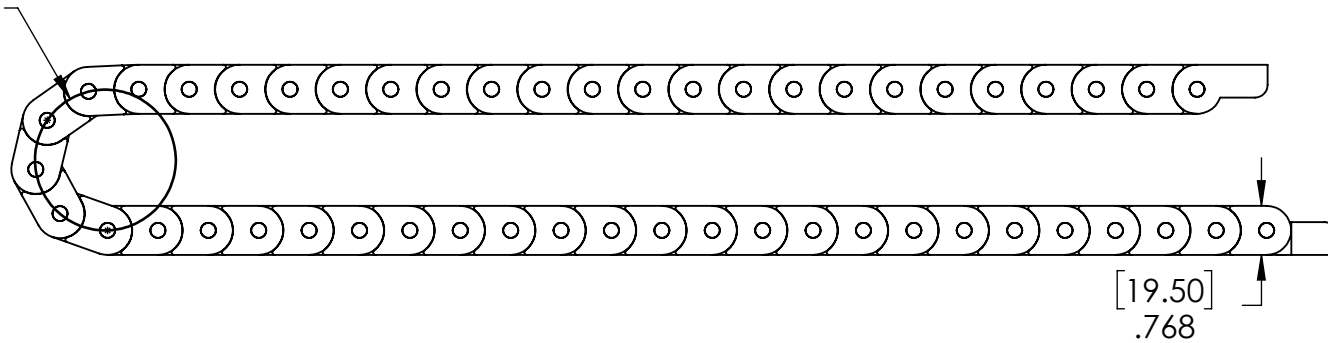

Mounting Pattern

Inside of Links

Min Radius

$[27.94]$
R1.100

Description Semi-Enclosed Energy Chain (15mm x 40mm, 1 meter length)	
Dwg No Web-WCP-0159	
Project FIRST Robotics - FRC	Sheet 1 of 1
Release 8/26/2021	ALL DIMENSIONS ARE IN INCHES [MM].