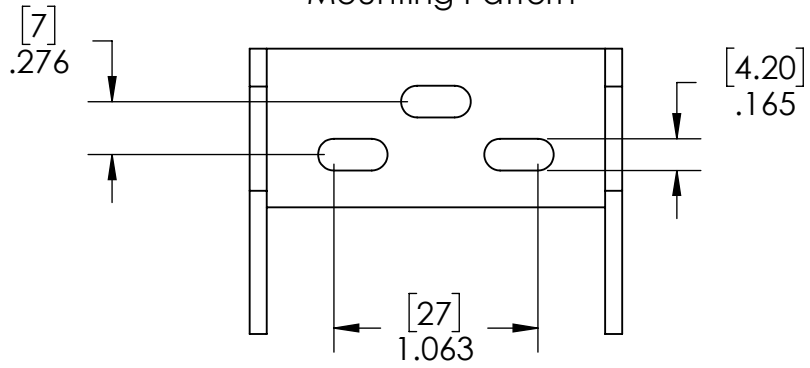

Mounting Pattern

Inside of Links

Min Radius

$[27.94]$
R1.100

Description Semi-Enclosed Energy Chain (15mm x 40mm, 1 meter length)	
Dwg No Web-WCP-0159	
Project FIRST Robotics - FRC	Sheet 1 of 1
Release 8/26/2021	ALL DIMENSIONS ARE IN INCHES [MM].