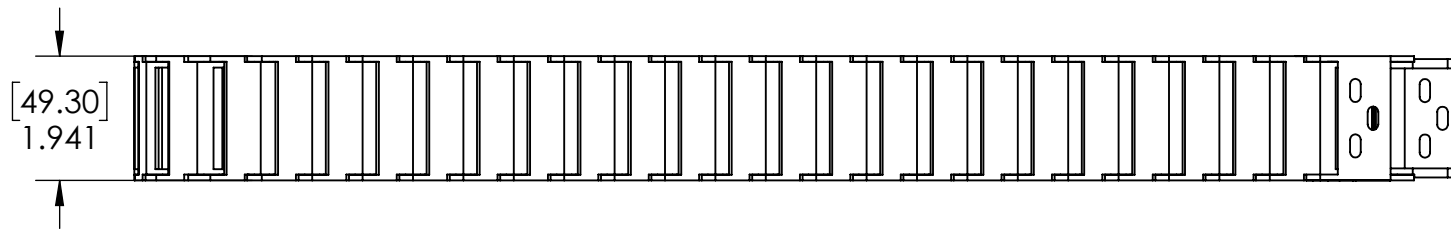

Mounting Pattern

Inside of Links

Min Radius

$[27.94]$
R1.100

Description Semi-Enclosed Energy Chain (15mm x 40mm, 1 meter length)	
Dwg No Web-WCP-0159	
Project FIRST Robotics - FRC	Sheet 1 of 1
Release 8/26/2021	ALL DIMENSIONS ARE IN INCHES [MM].