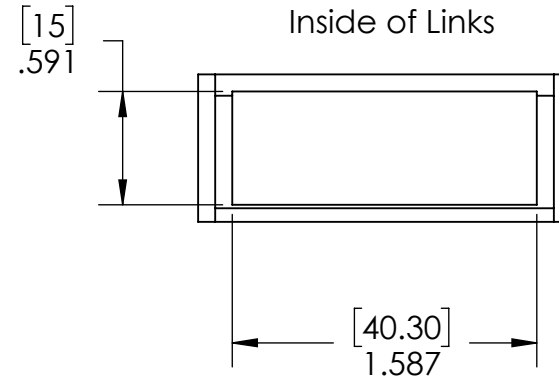

Mounting Pattern

Inside of Links

Min Radius

$[27.94]$
R1.100

Description Semi-Enclosed Energy Chain (15mm x 40mm, 1 meter length)	
Dwg No Web-WCP-0159	
Project FIRST Robotics - FRC	Sheet 1 of 1
Release 8/26/2021	ALL DIMENSIONS ARE IN INCHES [MM].