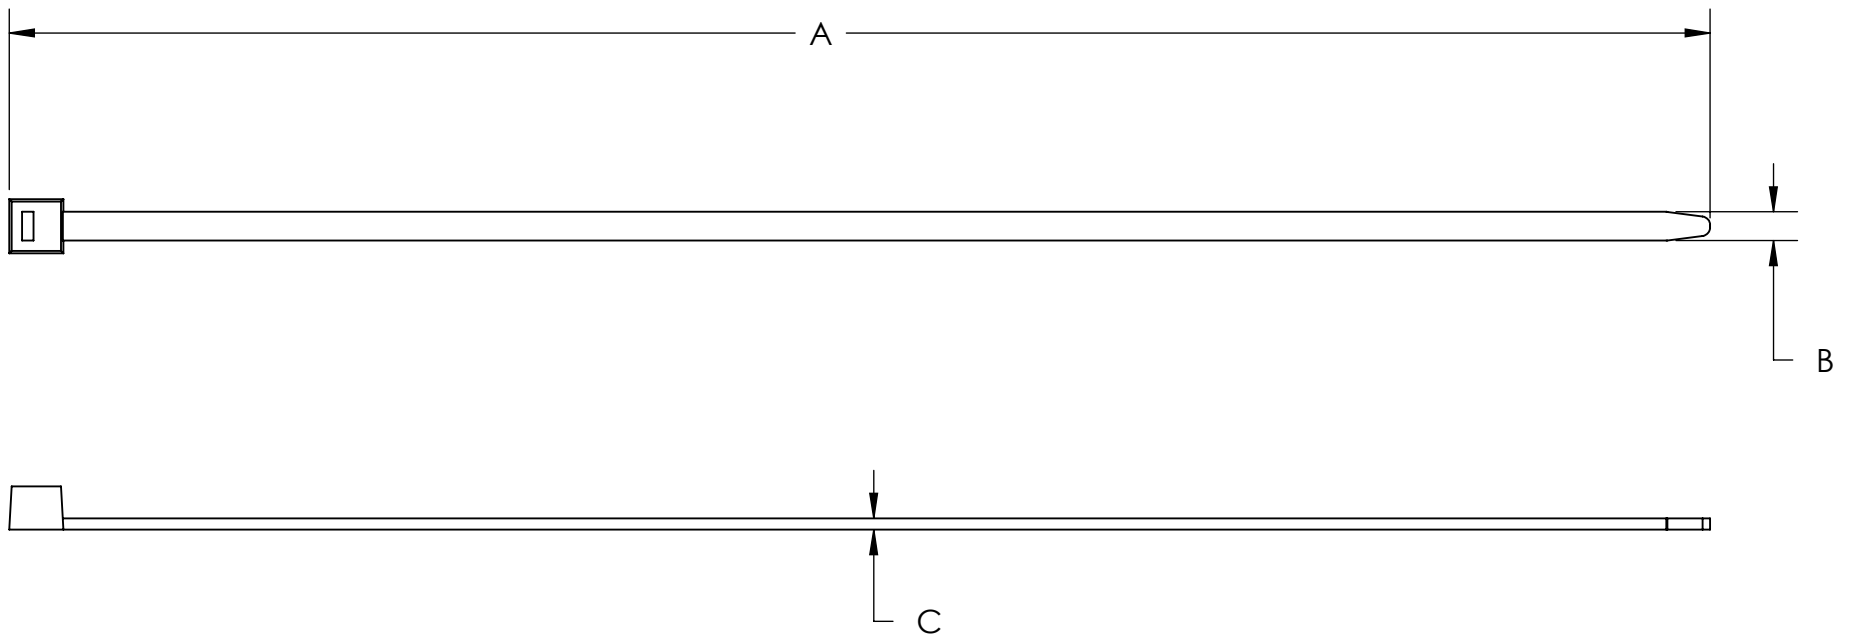

Part #	A	B	C
WCP-0435	6.00	.100	.040
WCP-0436	10.00	.140	.050
WCP-0437	14.00	.190	.055

	Description Black Zip Ties	
	Dwg No Web-WCP Zip Ties	
	Project FIRST Robotics - FRC	Sheet 1 of 1
	Release 9/28/2021	ALL DIMENSIONS ARE IN INCHES [MM].