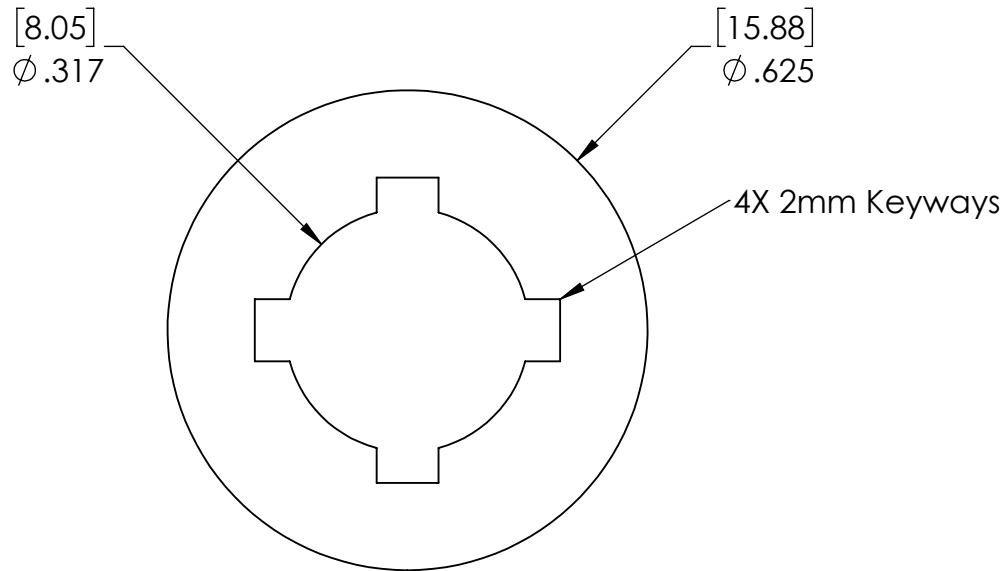

Part Number	Width
WCP-1403	0.0625"
WCP-1404	0.125"
WCP-1405	0.25"

Description	Splines XS Spacers	
Dwg No	Web-SplineXS Spacers	
Project	FIRST Robotics - FRC	Sheet 1 of 1
Release	10/11/2023	ALL DIMENSIONS ARE IN INCHES [MM].