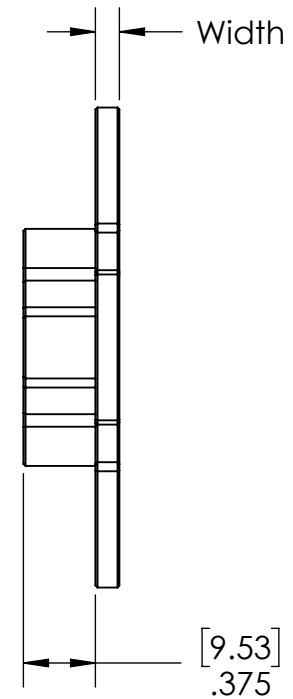

Part #	ID	Width	Material
WCP-1122	0.159" Round	0.125"	7075-T6 Aluminum
WCP-1123	0.500" Hex	0.125"	7075-T6 Aluminum
WCP-1124	0.500" Hex	0.250"	7075-T6 Aluminum

Description		SplineXL OD MotionX Hub	
Dwg No		Web-SplineXL OD MotionX Hubs	
Project		FIRST Robotics - FRC	Sheet 1 of 1
Release		1/4/2024	ALL DIMENSIONS ARE IN INCHES [MM].