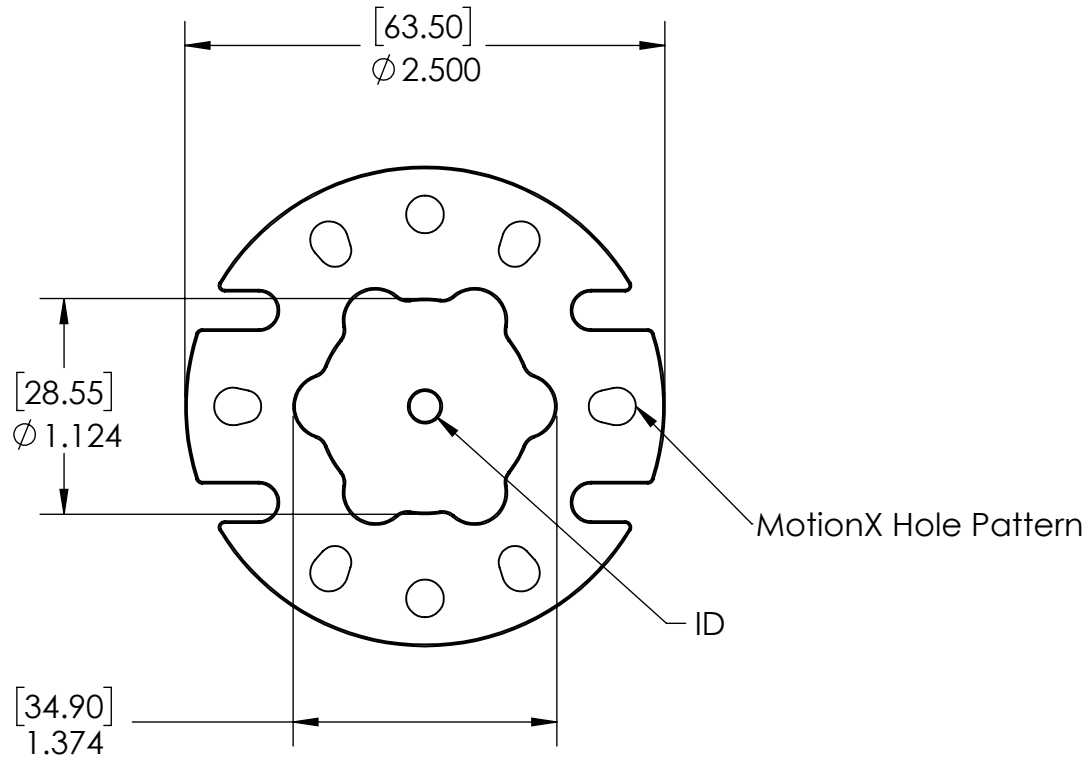

Part #	ID	Width	Material
WCP-1122	0.159" Round	0.125"	7075-T6 Aluminum
WCP-1123	0.500" Hex	0.125"	7075-T6 Aluminum
WCP-1124	0.500" Hex	0.250"	7075-T6 Aluminum

Description		SplineXL OD MotionX Hub	
Dwg No		Web-SplineXL OD MotionX Hubs	
Project		FIRST Robotics - FRC	Sheet 1 of 1
Release		1/4/2024	ALL DIMENSIONS ARE IN INCHES [MM].