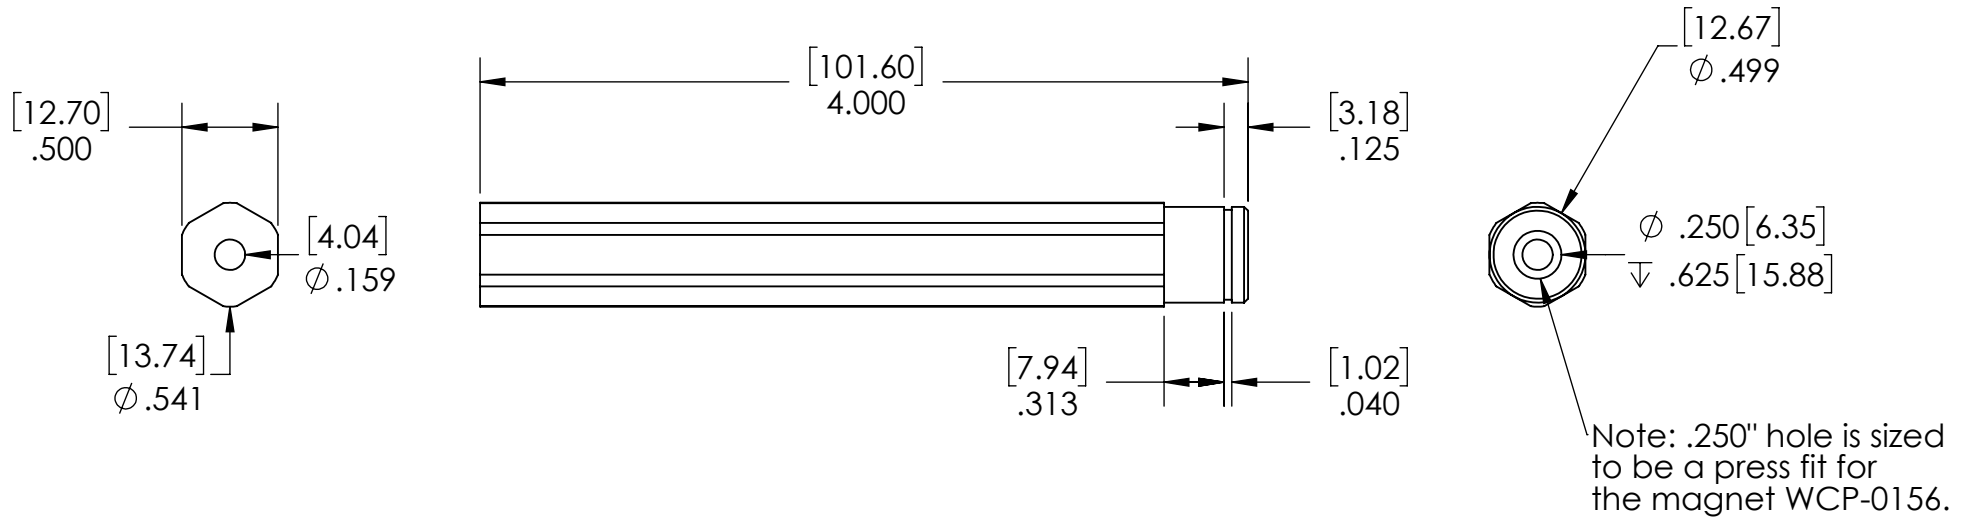

Part #	A	Material
WCP-1367	4.000	7075-T6 Aluminum
WCP-1368	6.000	7075-T6 Aluminum
WCP-1369	8.000	7075-T6 Aluminum

	Description Output Grooved Shafts	
	Dwg No Web-Output Shafts	
	Project FIRST Robotics - FRC	Sheet 1 of 1
	Release 12/22/2023	ALL DIMENSIONS ARE IN INCHES [MM].

WWW.WCPRODUCTS.COM

Part #	A	Material
WCP-1504	4.000	7075-T6 Aluminum
WCP-1505	6.000	7075-T6 Aluminum
WCP-1506	8.000	7075-T6 Aluminum

	Description Output Rounded End Grooved Shafts	
	Dwg No Web-Output Shafts	
	Project FIRST Robotics - FRC	Sheet 1 of 1
	Release 12/22/2023	ALL DIMENSIONS ARE IN INCHES [MM].