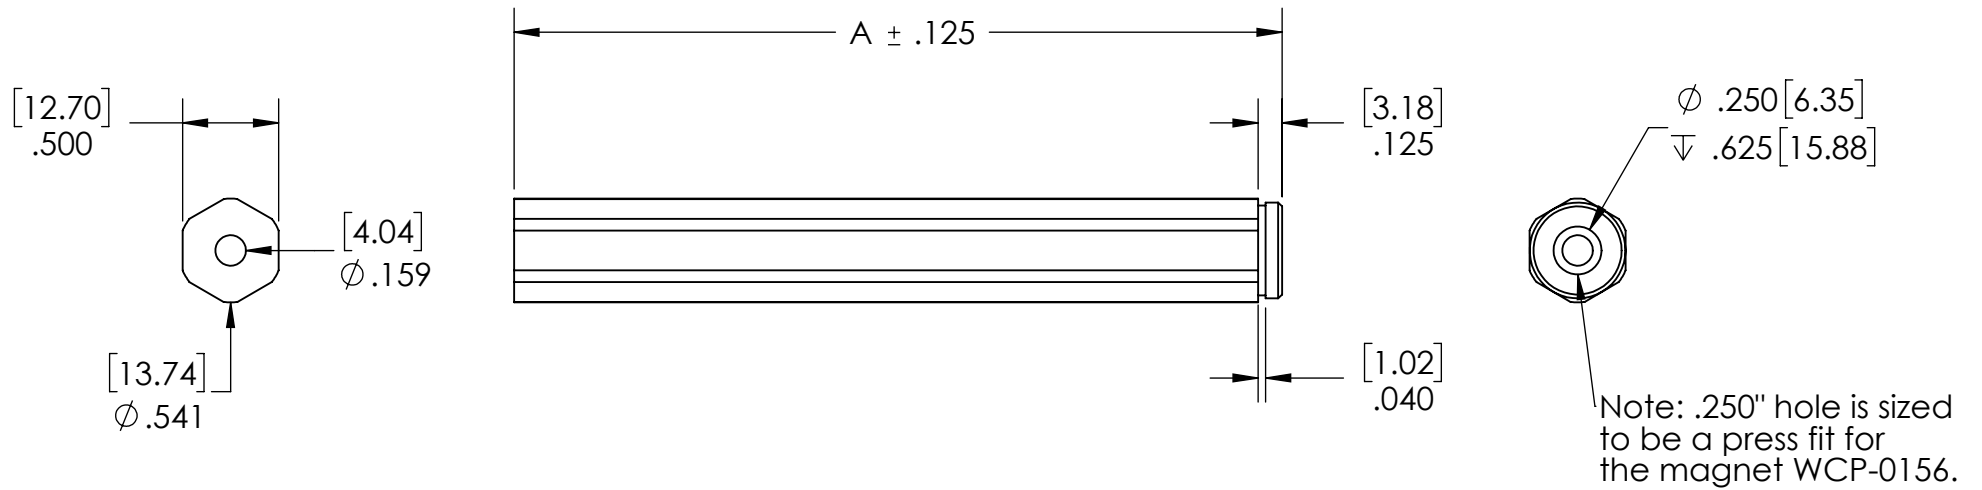

Part #	A	Material
WCP-1367	4.000	7075-T6 Aluminum
WCP-1368	6.000	7075-T6 Aluminum
WCP-1369	8.000	7075-T6 Aluminum

	Description Output Grooved Shafts	
	Dwg No Web-Output Shafts	
	Project FIRST Robotics - FRC	Sheet 1 of 1
	Release 12/22/2023	ALL DIMENSIONS ARE IN INCHES [MM].

WWW.WCPRODUCTS.COM

Part #	A	Material
WCP-1504	4.000	7075-T6 Aluminum
WCP-1505	6.000	7075-T6 Aluminum
WCP-1506	8.000	7075-T6 Aluminum

	Description Output Rounded End Grooved Shafts	
	Dwg No Web-Output Shafts	
	Project FIRST Robotics - FRC	Sheet 1 of 1
	Release 12/22/2023	ALL DIMENSIONS ARE IN INCHES [MM].