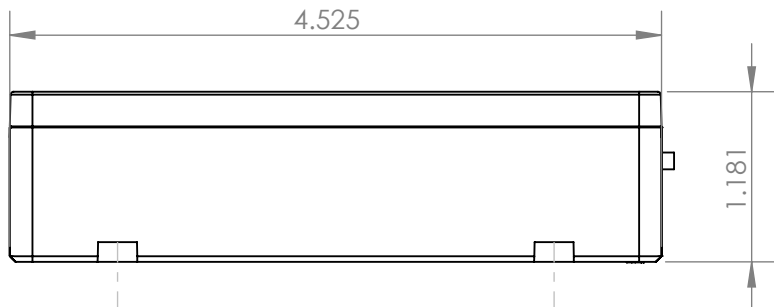

4

3

2

1

D

D

C

C

1 ETHERNET PORTS

1 STATUS LEDS

1 POWER

REGULATORY STICKER

1 ETHERNET PORTS

1 DIP SWITCHES

B

B

NOTES:

1 FOR ALL ETHERNET PORT ASSIGNMENTS, POWER POLARITY, STATUS LEDS & DIP SWITCH SETTINGS SEE FRC-RADIO.VIVID-HOSTING.NET

2) APPROXIMATE WEIGHT IS 0.4LBS

A

A

MATERIAL N/A	VIVIDHOSTING VIVID-HOSTING, LLC 4275 EXECUTIVE SQ. STE 206, LA JOLLA, CA 92037 P: 1-213-985-1771 | W: VIVID-HOSTING.NET
FINISH N/A	
RELEASE DATE 01/02/2023	DESCRIPTION FRC Radio (Public)
	PART NUMBER VH-109 / WCP-1538
ALL DIMENSIONS ARE IN INCHES	SIZE A SCALE: 3:4 SHEET 1 OF 1

4

3

2

1