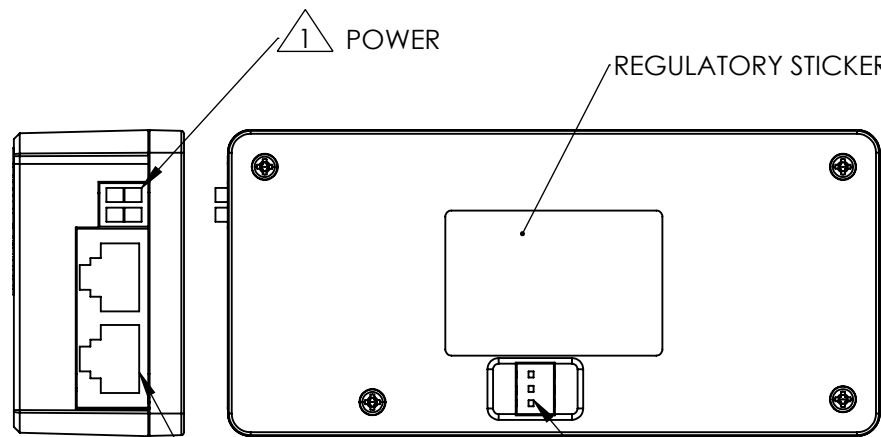

1 ETHERNET PORTS

1 STATUS LEDS

1 POWER

REGULATORY STICKER

1 ETHERNET PORTS

1 DIP SWITCHES

B

B

**NOTES:**

1 FOR ALL ETHERNET PORT ASSIGNMENTS, POWER POLARITY, STATUS LEDS & DIP SWITCH SETTINGS SEE [FRC-RADIO.VIVID-HOSTING.NET](http://FRC-RADIO.VIVID-HOSTING.NET)

2) APPROXIMATE WEIGHT IS 0.4LBS

A

A

MATERIAL N/A	<b>VIVIDHOSTING</b> <b>VIVID-HOSTING, LLC</b> 4275 EXECUTIVE SQ. STE 206, LA JOLLA, CA 92037 P: 1-213-985-1771   W: VIVID-HOSTING.NET
FINISH N/A	
RELEASE DATE 01/02/2023	DESCRIPTION FRC Radio (Public)
	PART NUMBER VH-109 / WCP-1538
ALL DIMENSIONS ARE IN INCHES	SIZE <b>A</b> SCALE: 3:4      SHEET 1 OF 1