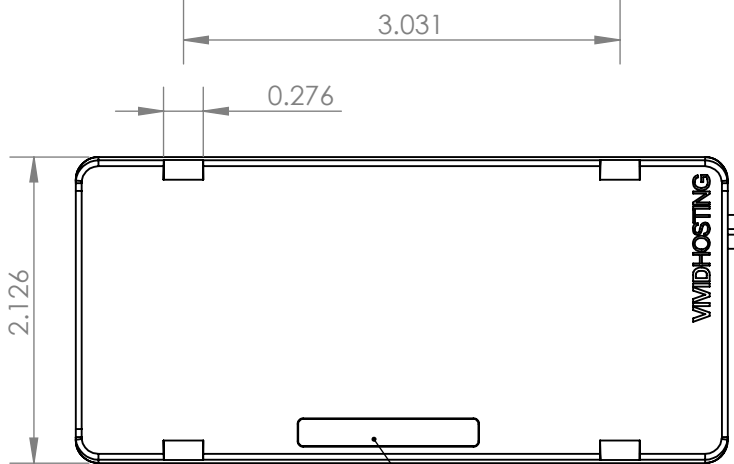

4

3

2

1

D

D

C

C

**NOTES:**

1 FOR ALL ETHERNET PORT ASSIGNMENTS, POWER POLARITY, STATUS LEDS & DIP SWITCH SETTINGS SEE [FRC-RADIO.VIVID-HOSTING.NET](http://FRC-RADIO.VIVID-HOSTING.NET)

2) APPROXIMATE WEIGHT IS 0.4LBS

A

A

MATERIAL N/A	<b>VIVIDHOSTING</b> <b>VIVID-HOSTING, LLC</b> 4275 EXECUTIVE SQ. STE 206, LA JOLLA, CA 92037 P: 1-213-985-1771   W: VIVID-HOSTING.NET
FINISH N/A	
RELEASE DATE 01/02/2023	DESCRIPTION FRC Radio (Public)
	PART NUMBER VH-109 / WCP-1538
ALL DIMENSIONS ARE IN INCHES	SIZE <b>A</b> SCALE: 3:4      SHEET 1 OF 1